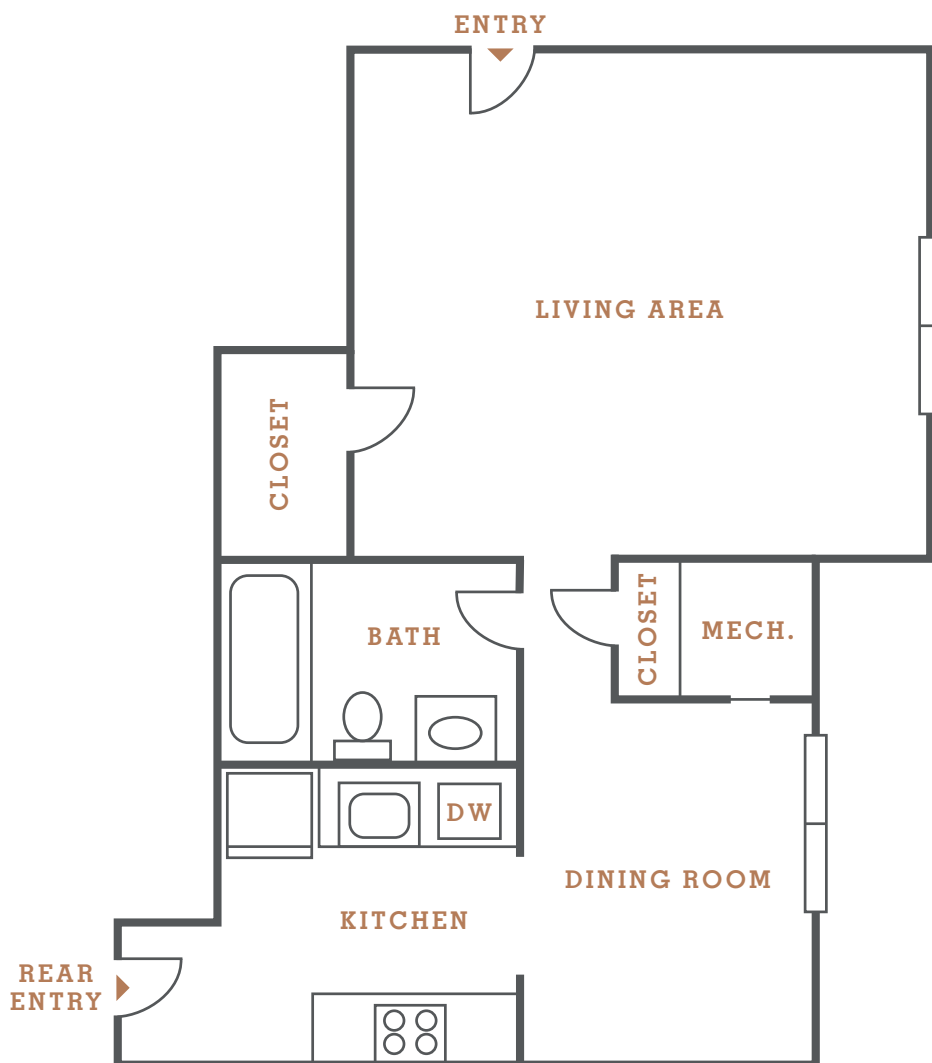

HILLSBORO  
HAYES HOUSE  
VILLAGE

BROADWAY 1 | STUDIO | 500 SQ FT

2101 PORTLAND AVE | NASHVILLE TN 37212 | 615.383.5453 | HAYESHOUSE.COM

Information is believed to be accurate, but is not warranted. Specifications, pricing and availability are subject to change without notice. See agent for details. Artist's rendering and floorplans are approximate only and are not meant to be exact depictions of the unit. Drawings are not to scale. Your selected floorplans may vary from this illustration due to design configured and architectural styling. Not all features are available in every apartment. All square footage are approximate.