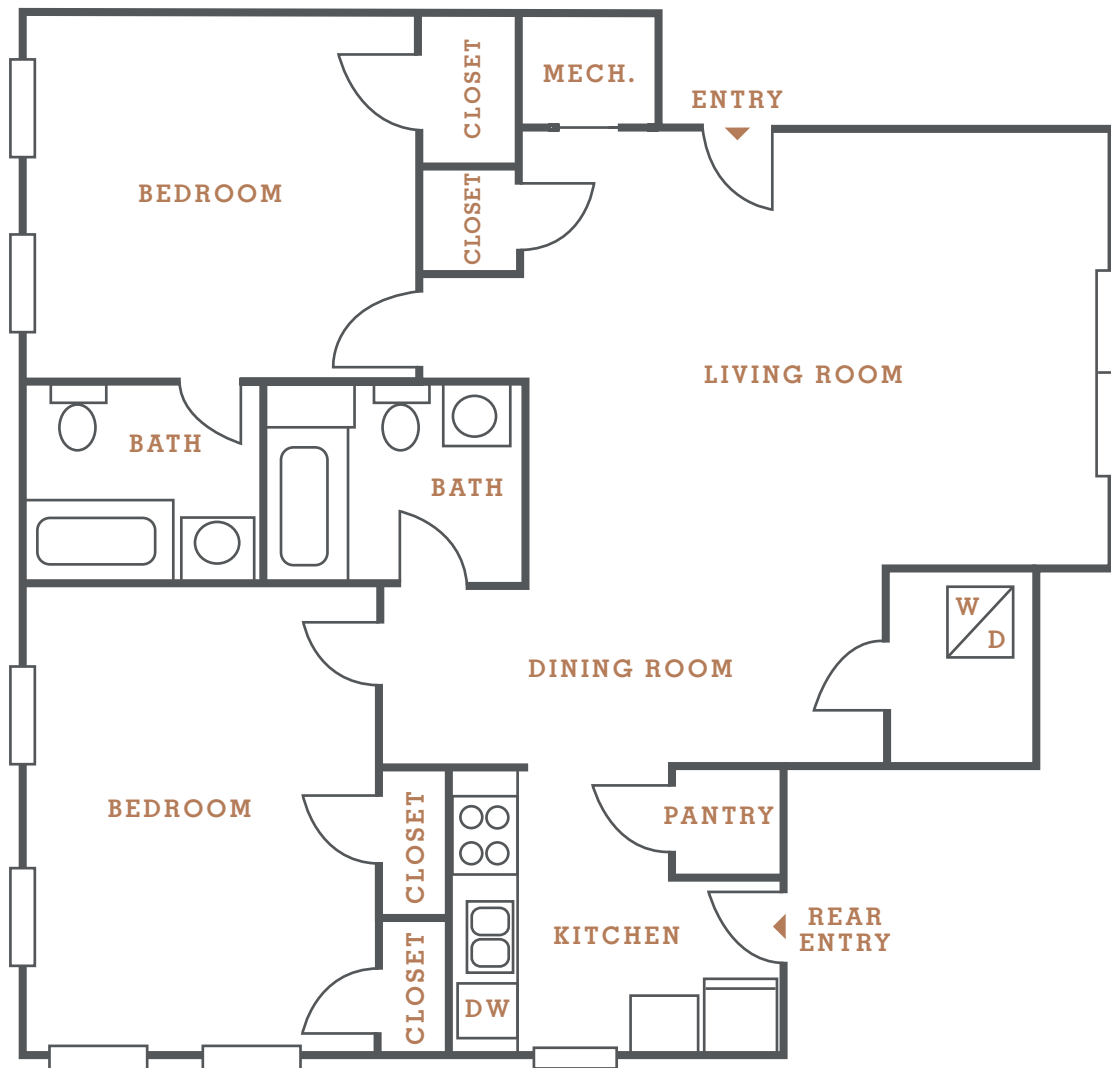

HILLSBORO
HAYES HOUSE
VILLAGE

CUMBERLAND 3 | 2 BED 2 BATH | 1100 SQ FT

2101 PORTLAND AVE | NASHVILLE TN 37212 | 615.383.5453 | HAYESHOUSE.COM

Information is believed to be accurate, but is not warranted. Specifications, pricing and availability are subject to change without notice. See agent for details. Artist's rendering and floorplans are approximate only and are not meant to be exact depictions of the unit. Drawings are not to scale. Your selected floorplans may vary from this illustration due to design configured and architectural styling. Not all features are available in every apartment. All square footage are approximate.