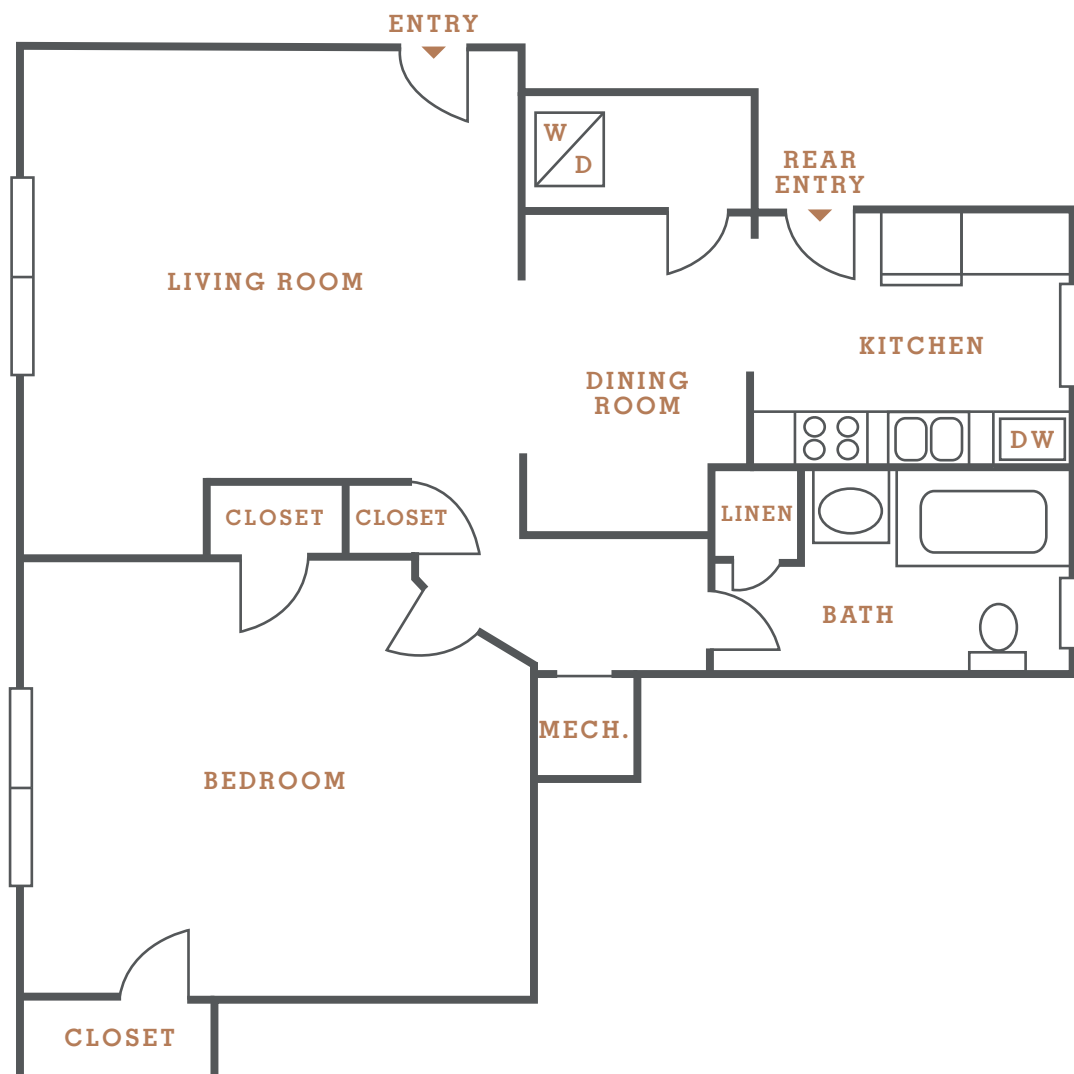

HILLSBORO  
HAYES HOUSE  
VILLAGE

RYMAN 2 | 1 BED 1 BATH | 820 SQ FT

2101 PORTLAND AVE | NASHVILLE TN 37212 | 615.383.5453 | HAYESHOUSE.COM

Information is believed to be accurate, but is not warranted. Specifications, pricing and availability are subject to change without notice. See agent for details. Artist's rendering and floorplans are approximate only and are not meant to be exact depictions of the unit. Drawings are not to scale. Your selected floorplans may vary from this illustration due to design configured and architectural styling. Not all features are available in every apartment. All square footage are approximate.