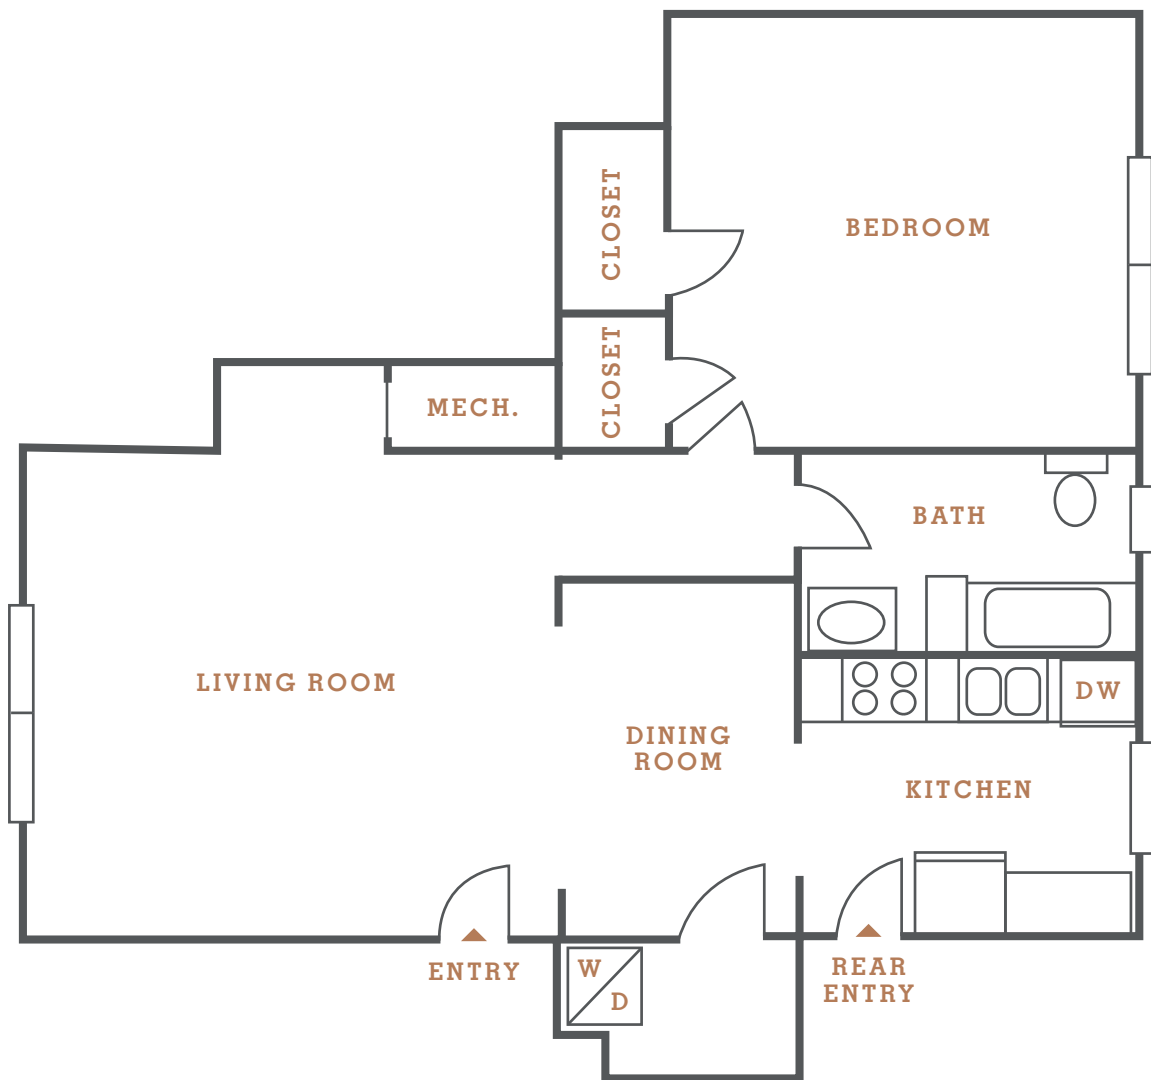

HILLSBORO
HAYES HOUSE
VILLAGE

RYMAN 3 | 1 BED 1 BATH | 780 SQ FT

2101 PORTLAND AVE | NASHVILLE TN 37212 | 615.383.5453 | HAYESHOUSE.COM

Information is believed to be accurate, but is not warranted. Specifications, pricing and availability are subject to change without notice. See agent for details. Artist's rendering and floorplans are approximate only and are not meant to be exact depictions of the unit. Drawings are not to scale. Your selected floorplans may vary from this illustration due to design configured and architectural styling. Not all features are available in every apartment. All square footage are approximate.