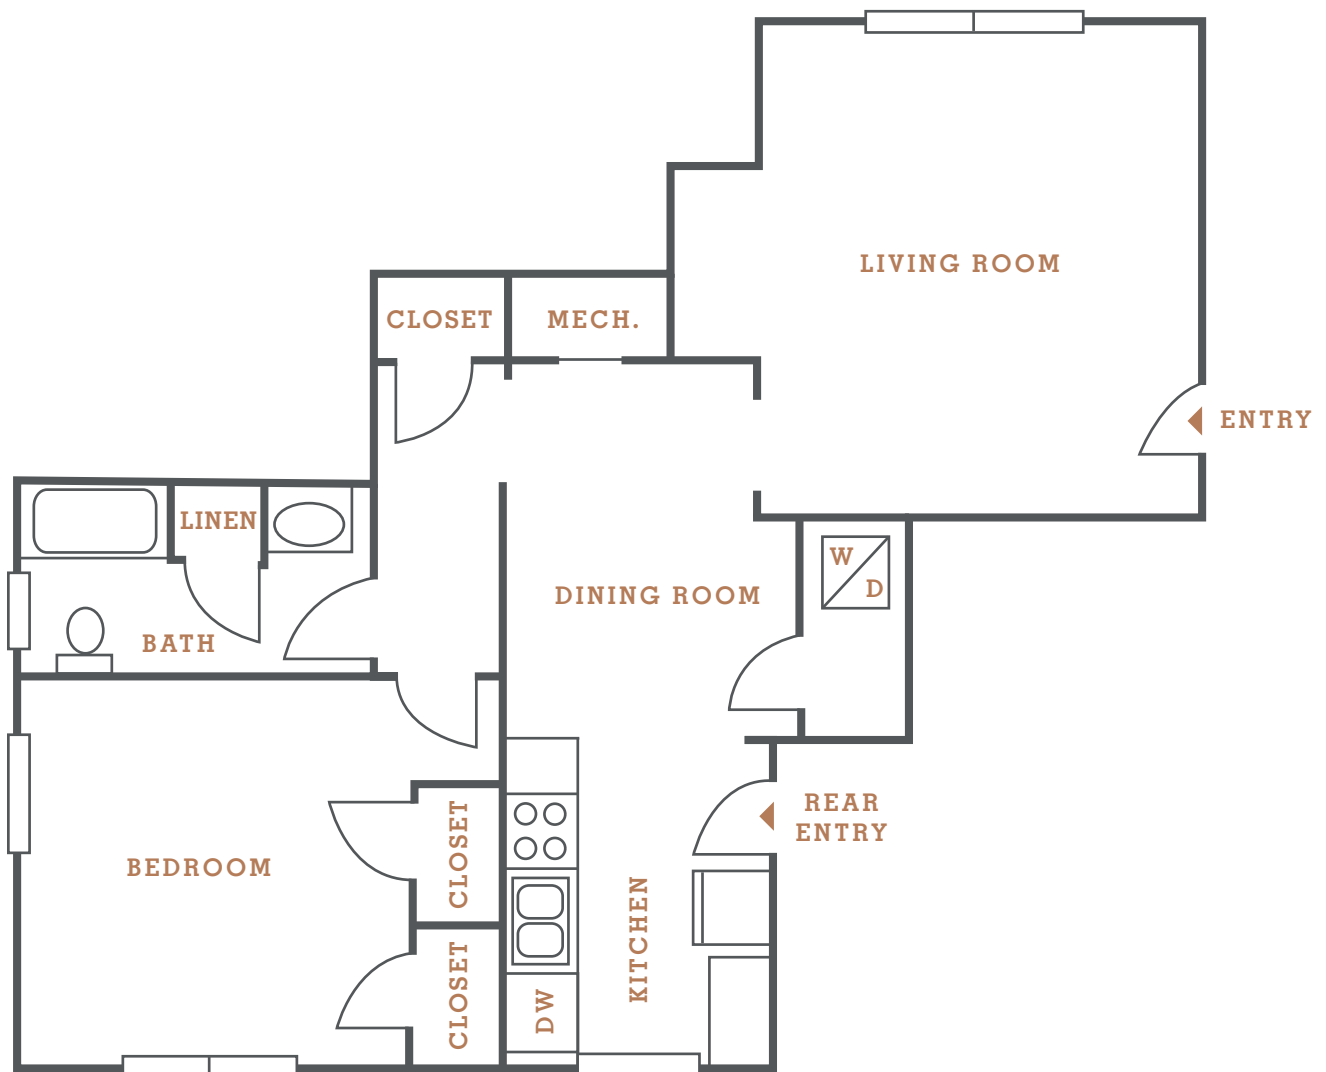

HILLSBORO  
HAYES HOUSE  
VILLAGE

RYMAN 5 | 1 BED 1 BATH | 800 SQ FT

2101 PORTLAND AVE | NASHVILLE TN 37212 | 615.383.5453 | HAYESHOUSE.COM

Information is believed to be accurate, but is not warranted. Specifications, pricing and availability are subject to change without notice. See agent for details. Artist's rendering and floorplans are approximate only and are not meant to be exact depictions of the unit. Drawings are not to scale. Your selected floorplans may vary from this illustration due to design configured and architectural styling. Not all features are available in every apartment. All square footage are approximate.