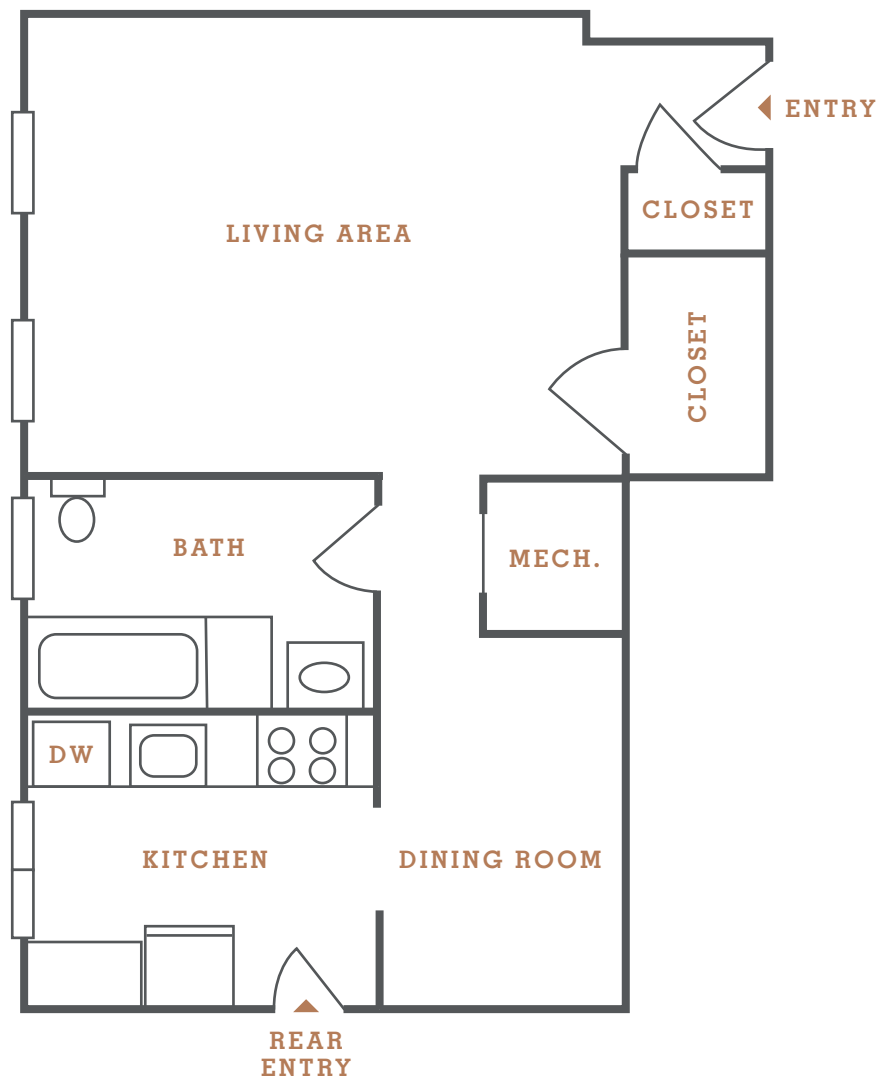

HILLSBORO
HAYES HOUSE
VILLAGE

BROADWAY 2 | STUDIO | 500 SQ FT

2101 PORTLAND AVE | NASHVILLE TN 37212 | 615.383.5453 | HAYESHOUSE.COM

Information is believed to be accurate, but is not warranted. Specifications, pricing and availability are subject to change without notice. See agent for details. Artist's rendering and floorplans are approximate only and are not meant to be exact depictions of the unit. Drawings are not to scale. Your selected floorplans may vary from this illustration due to design configured and architectural styling. Not all features are available in every apartment. All square footage are approximate.