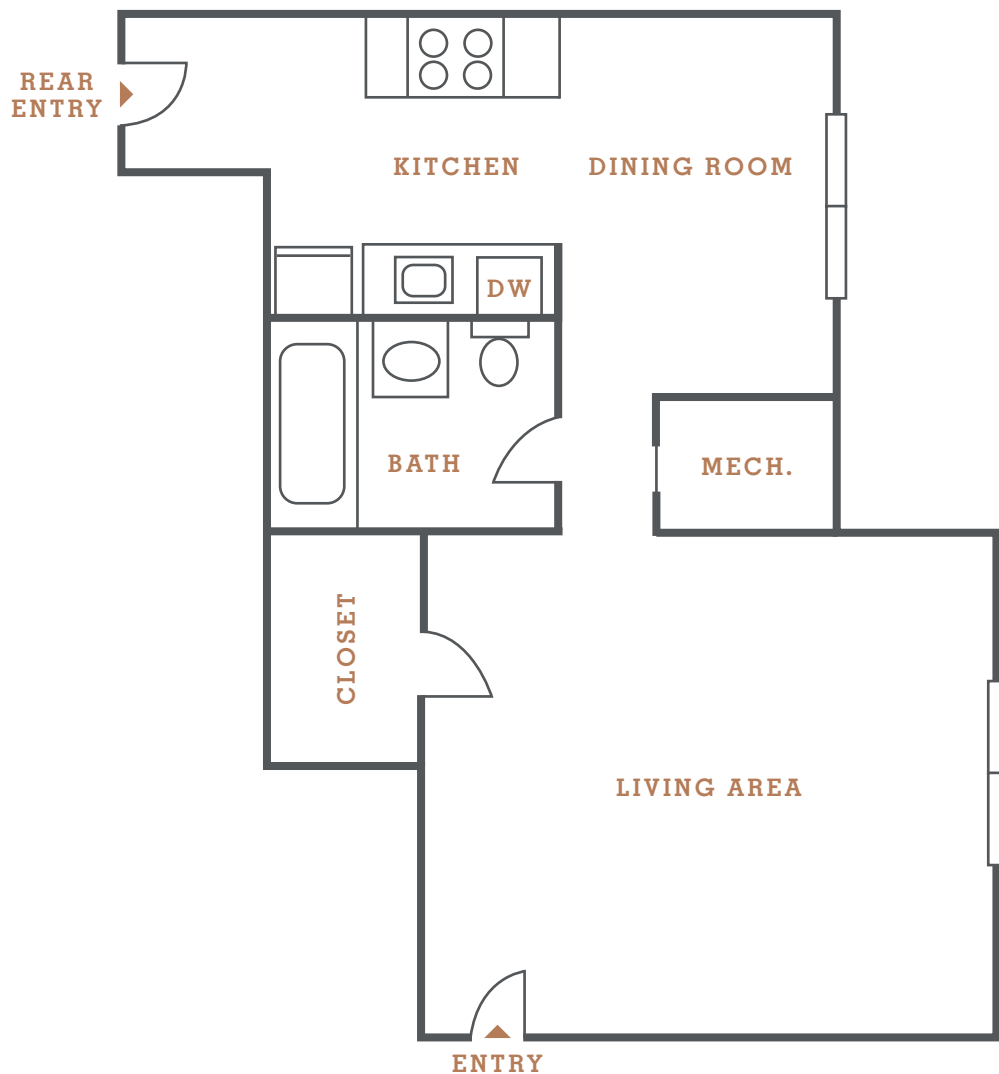

HILLSBORO
HAYES HOUSE
VILLAGE

BROADWAY 3 | STUDIO | 500 SQ FT

2101 PORTLAND AVE | NASHVILLE TN 37212 | 615.383.5453 | HAYESHOUSE.COM

Information is believed to be accurate, but is not warranted. Specifications, pricing and availability are subject to change without notice. See agent for details. Artist's rendering and floorplans are approximate only and are not meant to be exact depictions of the unit. Drawings are not to scale. Your selected floorplans may vary from this illustration due to design configured and architectural styling. Not all features are available in every apartment. All square footage are approximate.