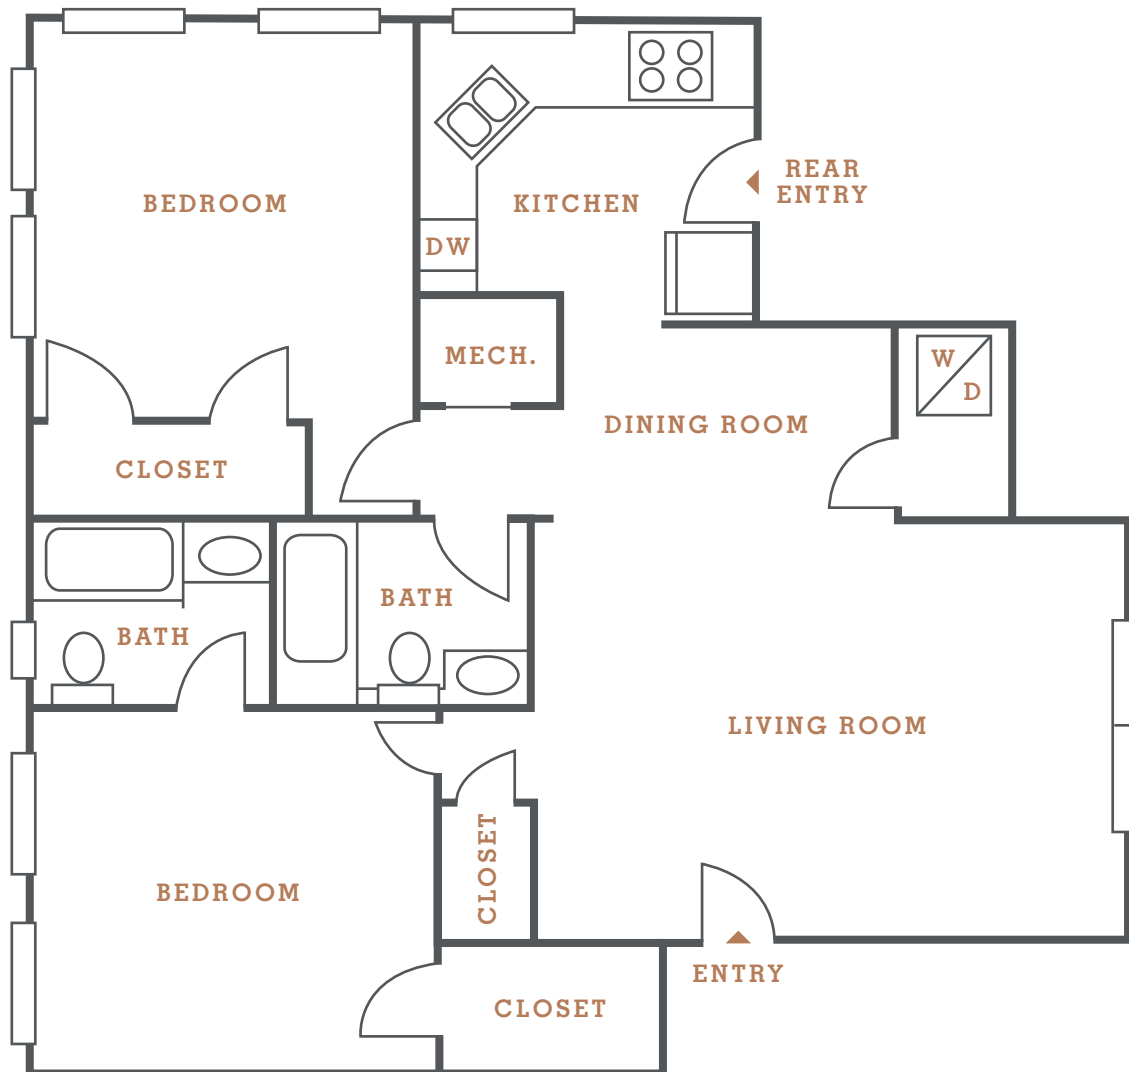

HILLSBORO  
HAYES HOUSE  
VILLAGE

CUMBERLAND 1 | 2 BED 2 BATH | 1080 SQ FT

2101 PORTLAND AVE | NASHVILLE TN 37212 | 615.383.5453 | HAYESHOUSE.COM

Information is believed to be accurate, but is not warranted. Specifications, pricing and availability are subject to change without notice. See agent for details. Artist's rendering and floorplans are approximate only and are not meant to be exact depictions of the unit. Drawings are not to scale. Your selected floorplans may vary from this illustration due to design configured and architectural styling. Not all features are available in every apartment. All square footage are approximate.