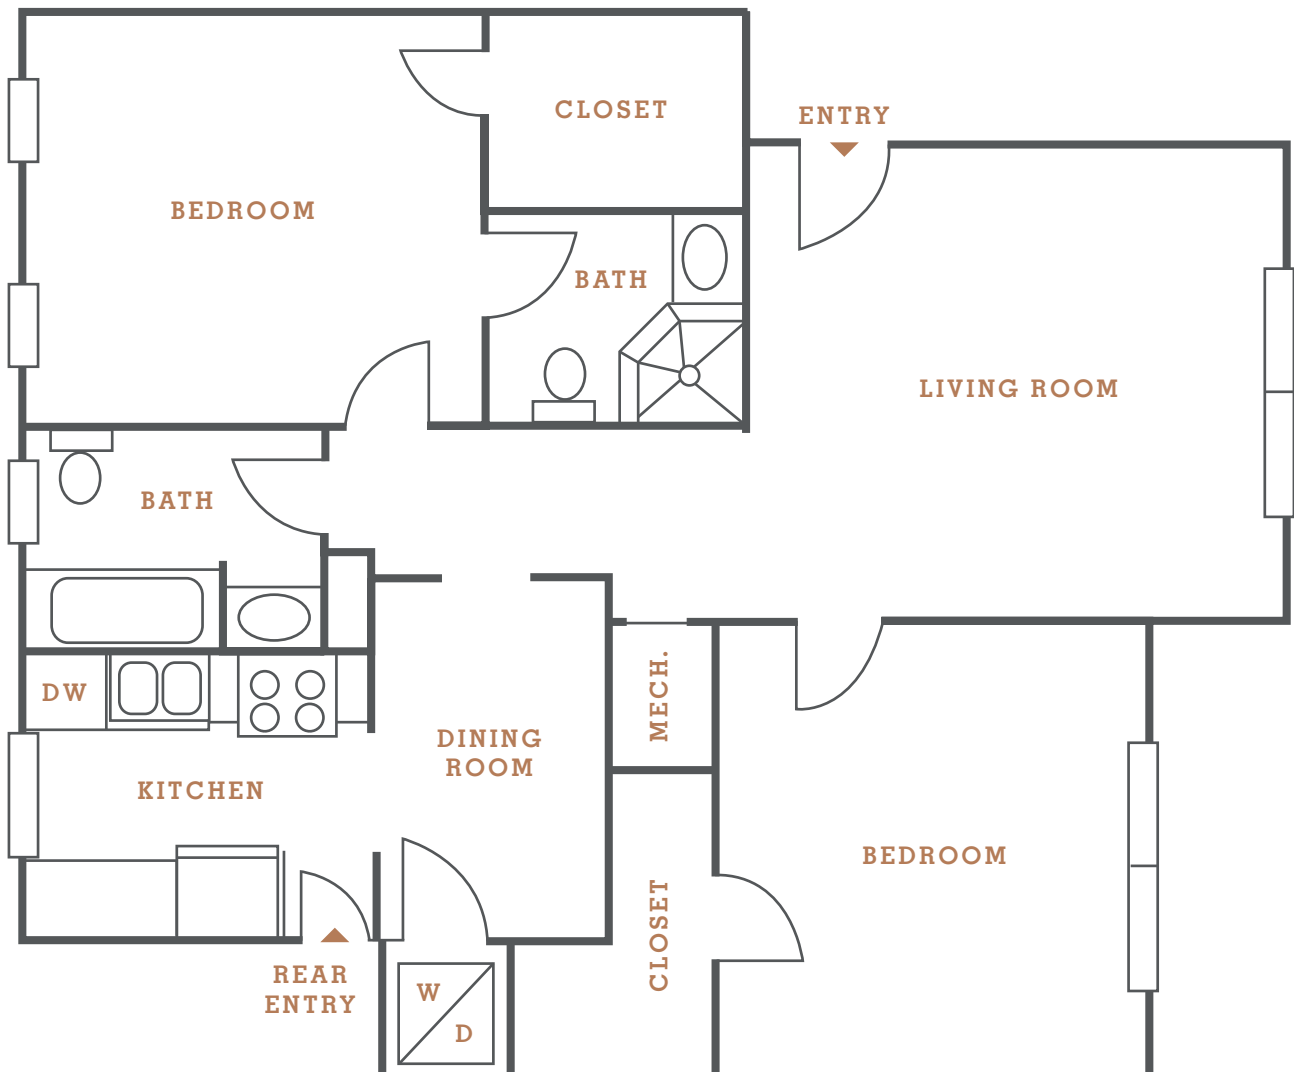

HILLSBORO
HAYES HOUSE
VILLAGE

CUMBERLAND 2 | 2 BED 2 BATH | 990 SQ FT

2101 PORTLAND AVE | NASHVILLE TN 37212 | 615.383.5453 | HAYESHOUSE.COM

Information is believed to be accurate, but is not warranted. Specifications, pricing and availability are subject to change without notice. See agent for details. Artist's rendering and floorplans are approximate only and are not meant to be exact depictions of the unit. Drawings are not to scale. Your selected floorplans may vary from this illustration due to design configured and architectural styling. Not all features are available in every apartment. All square footage are approximate.