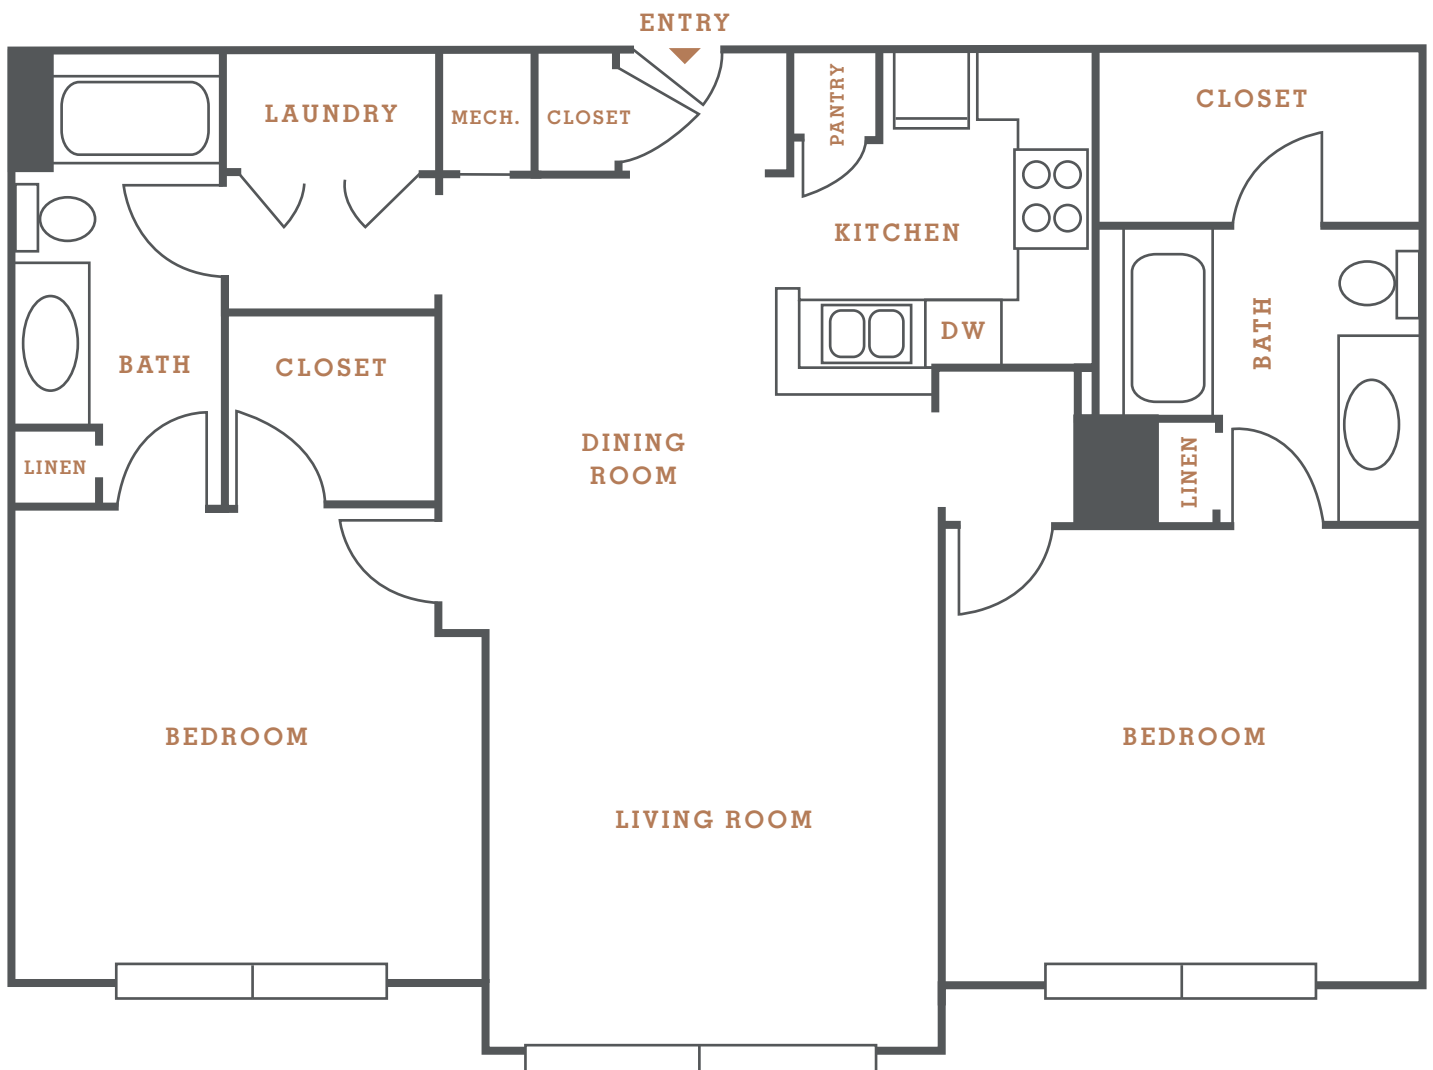

HILLSBORO
HAYES HOUSE
VILLAGE

HARPETH 1 | 2 BED 2 BATH | 1200 SQ FT

2101 PORTLAND AVE | NASHVILLE TN 37212 | 615.383.5453 | HAYESHOUSE.COM

Information is believed to be accurate, but is not warranted. Specifications, pricing and availability are subject to change without notice. See agent for details. Artist's rendering and floorplans are approximate only and are not meant to be exact depictions of the unit. Drawings are not to scale. Your selected floorplans may vary from this illustration due to design configured and architectural styling. Not all features are available in every apartment. All square footage are approximate.