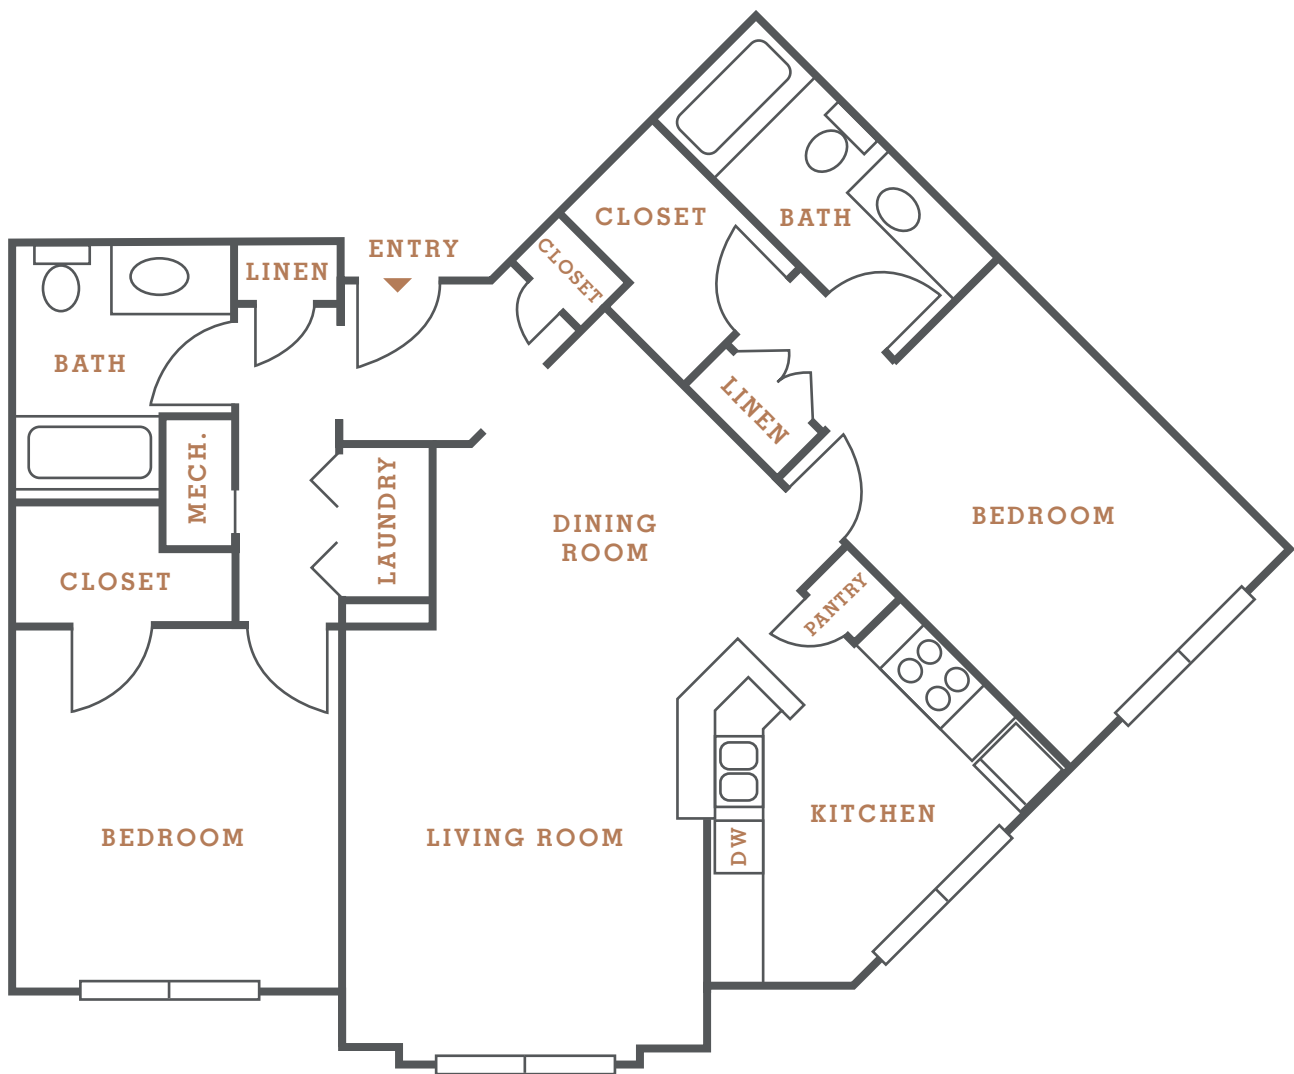

HILLSBORO
HAYES HOUSE
VILLAGE

HARPETH 2 | 2 BED 2 BATH | 1200 SQ FT

2101 PORTLAND AVE | NASHVILLE TN 37212 | 615.383.5453 | HAYESHOUSE.COM

Information is believed to be accurate, but is not warranted. Specifications, pricing and availability are subject to change without notice. See agent for details. Artist's rendering and floorplans are approximate only and are not meant to be exact depictions of the unit. Drawings are not to scale. Your selected floorplans may vary from this illustration due to design configured and architectural styling. Not all features are available in every apartment. All square footage are approximate.