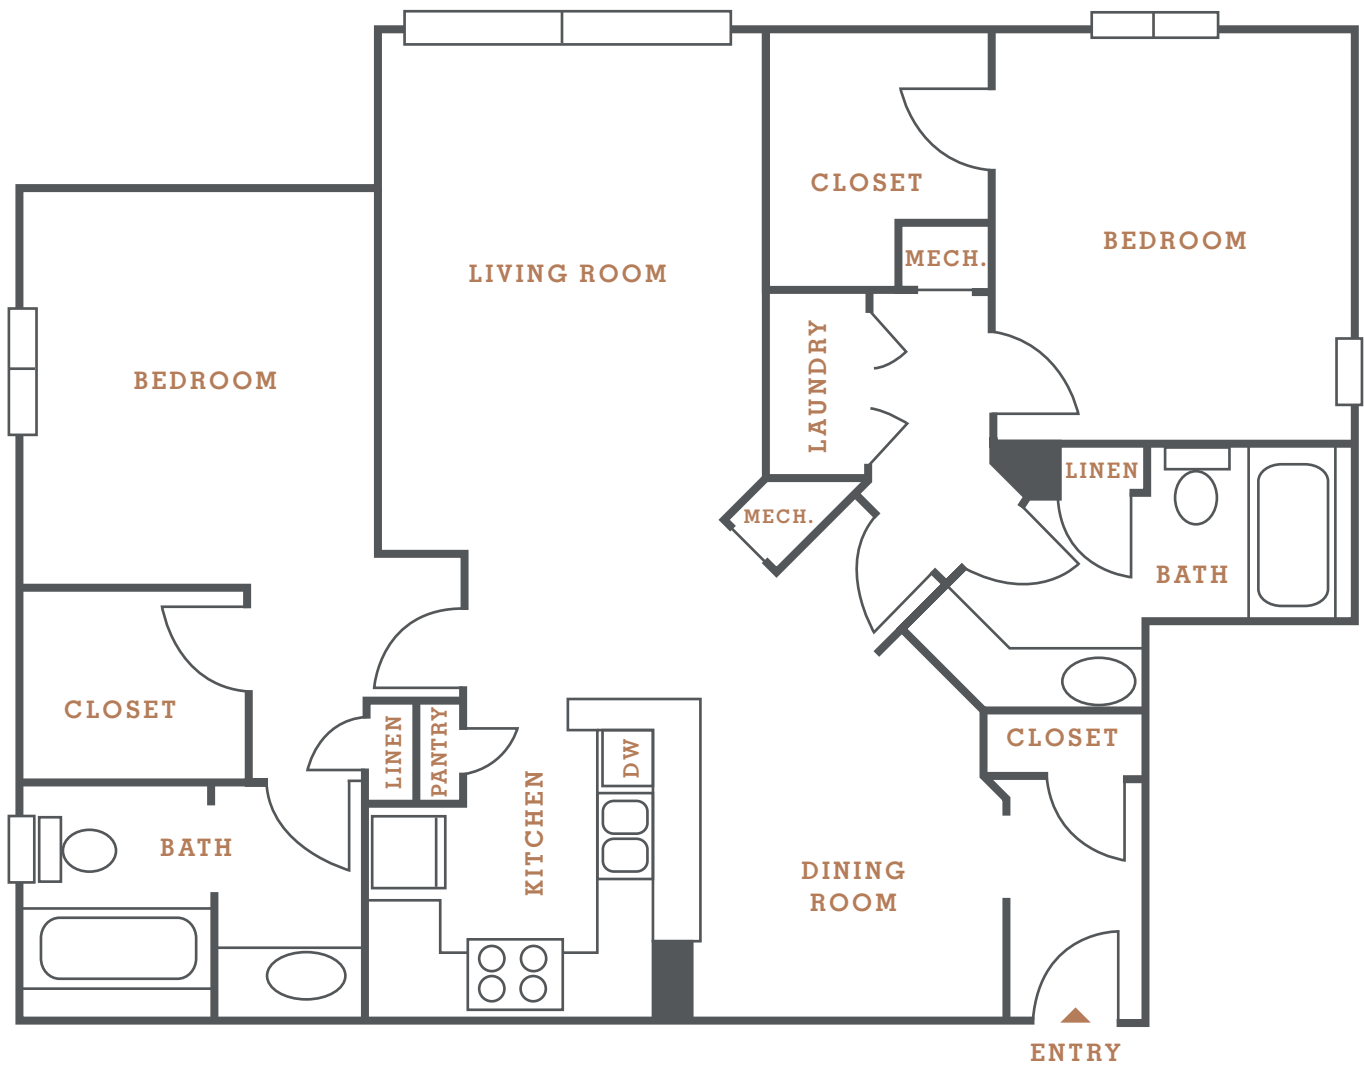

HILLSBORO
HAYES HOUSE
VILLAGE

HARPETH 3 | 2 BED 2 BATH | 1225 SQ FT

2101 PORTLAND AVE | NASHVILLE TN 37212 | 615.383.5453 | HAYESHOUSE.COM

Information is believed to be accurate, but is not warranted. Specifications, pricing and availability are subject to change without notice. See agent for details. Artist's rendering and floorplans are approximate only and are not meant to be exact depictions of the unit. Drawings are not to scale. Your selected floorplans may vary from this illustration due to design configured and architectural styling. Not all features are available in every apartment. All square footage are approximate.