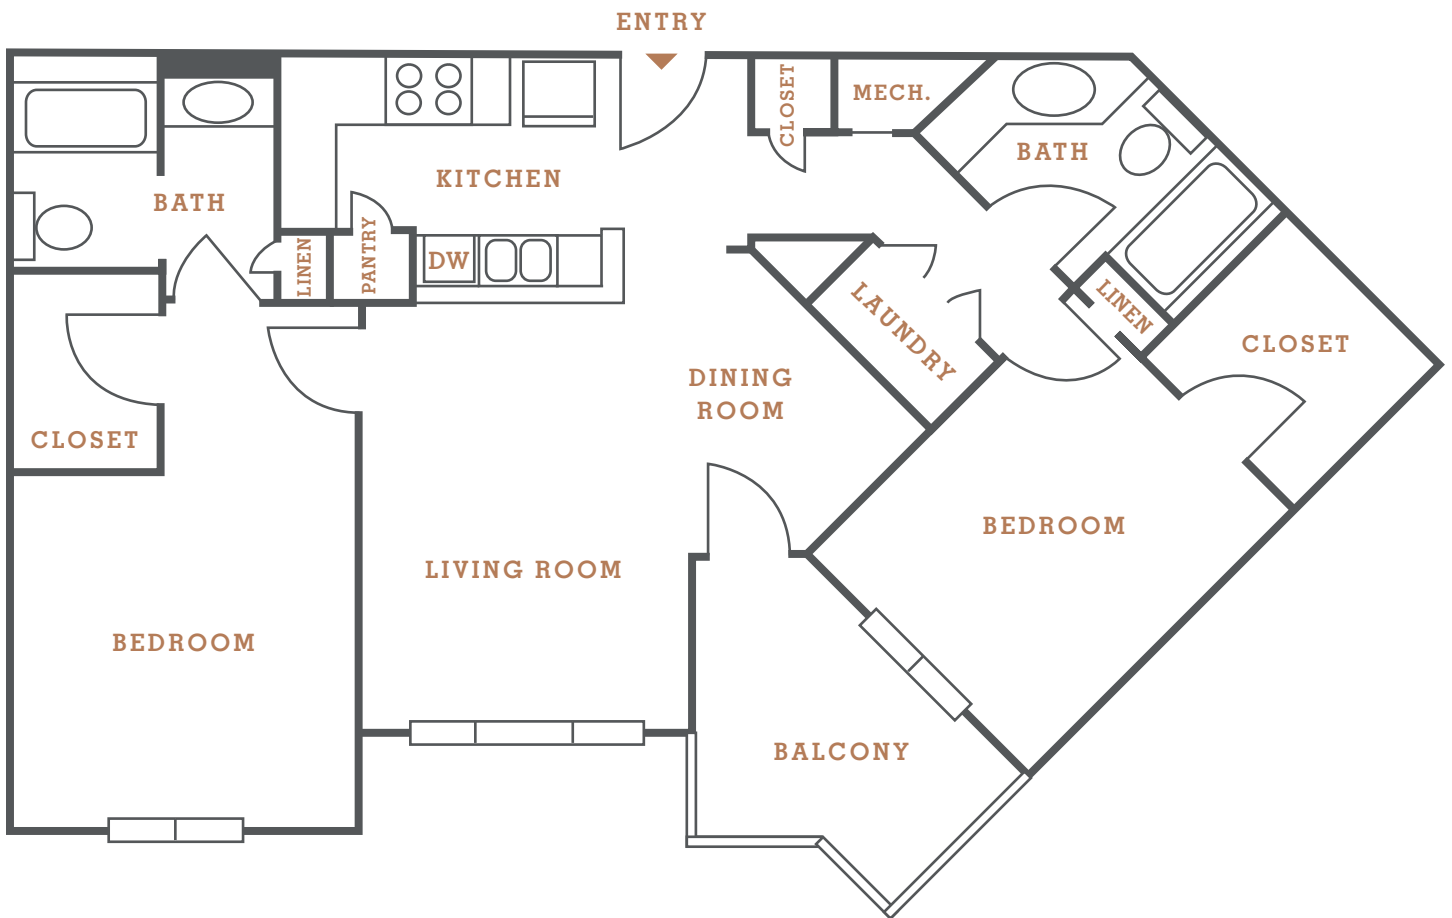

HILLSBORO  
HAYES HOUSE  
VILLAGE

HARPEATH 4 | 2 BED 2 BATH | 1200 SQ FT

2101 PORTLAND AVE | NASHVILLE TN 37212 | 615.383.5453 | HAYESHOUSE.COM

Information is believed to be accurate, but is not warranted. Specifications, pricing and availability are subject to change without notice. See agent for details. Artist's rendering and floorplans are approximate only and are not meant to be exact depictions of the unit. Drawings are not to scale. Your selected floorplans may vary from this illustration due to design configured and architectural styling. Not all features are available in every apartment. All square footage are approximate.