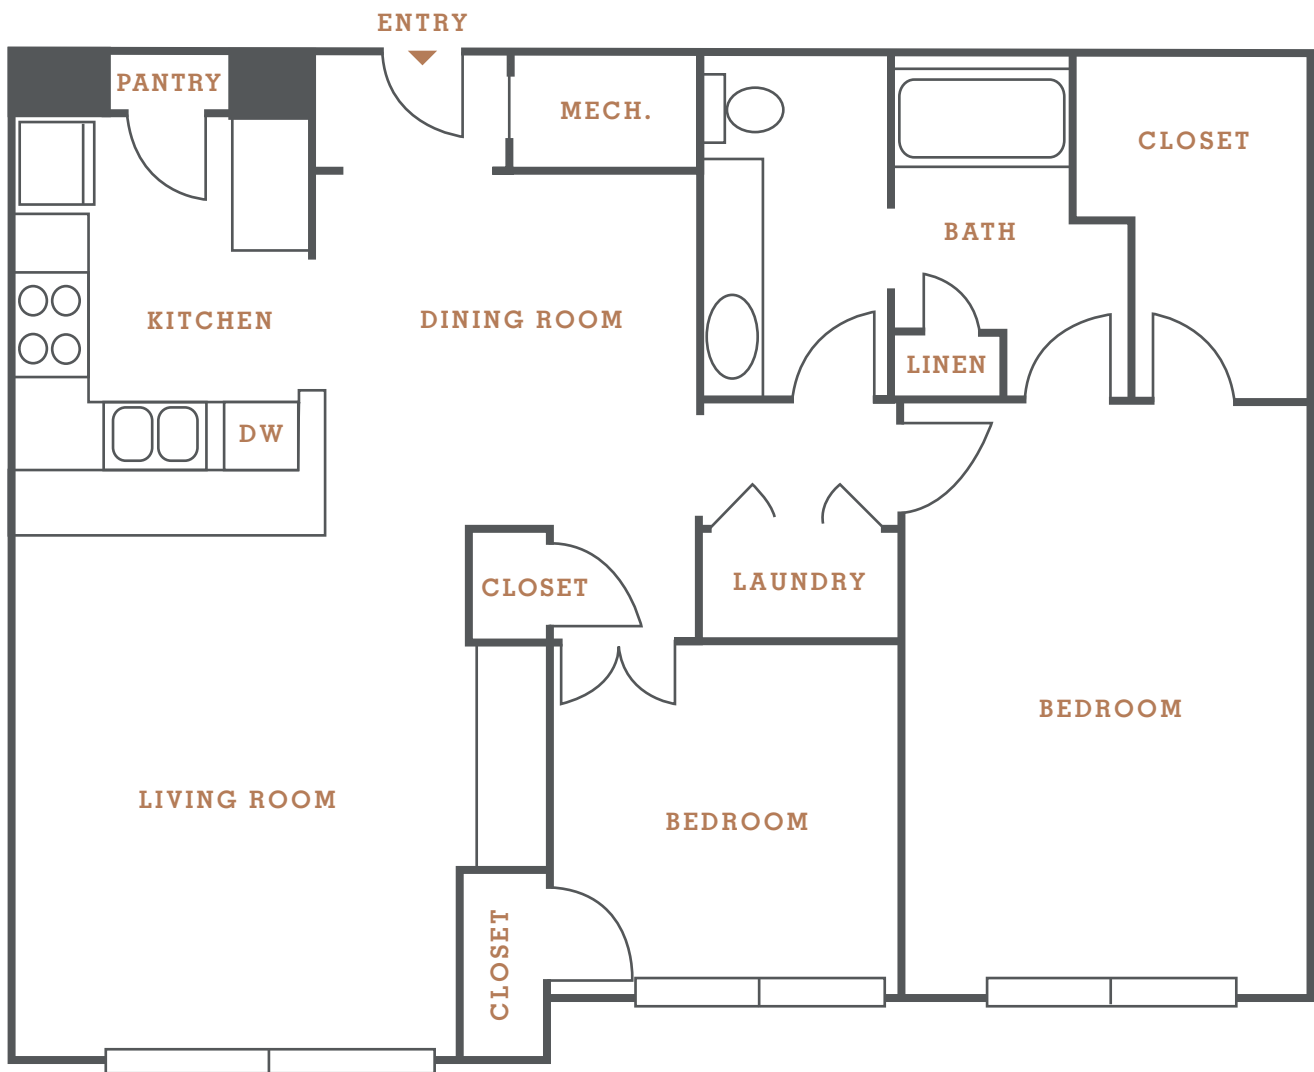

HILLSBORO
HAYES HOUSE
VILLAGE

HERMITAGE | 2 BED 1 BATH | 1100 SQ FT

2101 PORTLAND AVE | NASHVILLE TN 37212 | 615.383.5453 | HAYESHOUSE.COM

Information is believed to be accurate, but is not warranted. Specifications, pricing and availability are subject to change without notice. See agent for details. Artist's rendering and floorplans are approximate only and are not meant to be exact depictions of the unit. Drawings are not to scale. Your selected floorplans may vary from this illustration due to design configured and architectural styling. Not all features are available in every apartment. All square footage are approximate.