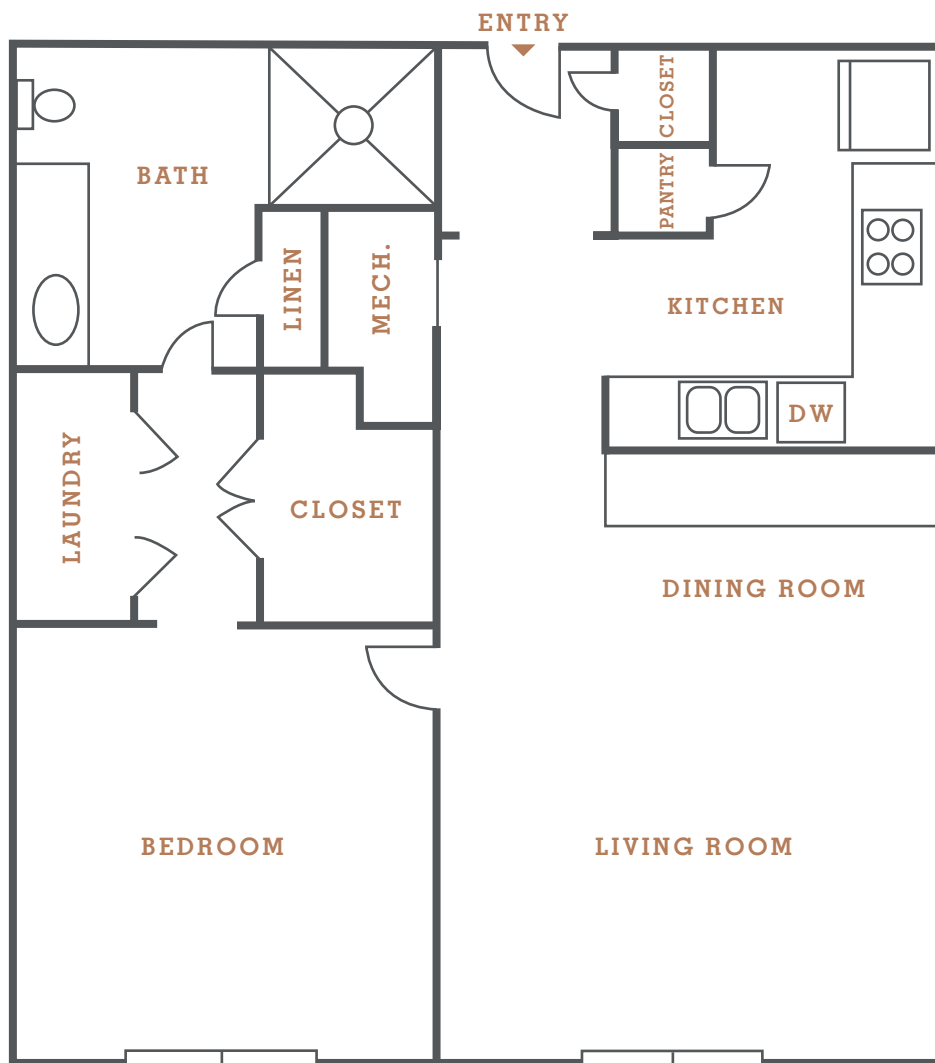

HILLSBORO  
HAYES HOUSE  
VILLAGE

OPRY 1 | 1 BED 1 BATH | 700 SQ FT

2101 PORTLAND AVE | NASHVILLE TN 37212 | 615.383.5453 | HAYESHOUSE.COM

Information is believed to be accurate, but is not warranted. Specifications, pricing and availability are subject to change without notice. See agent for details. Artist's rendering and floorplans are approximate only and are not meant to be exact depictions of the unit. Drawings are not to scale. Your selected floorplans may vary from this illustration due to design configured and architectural styling. Not all features are available in every apartment. All square footage are approximate.