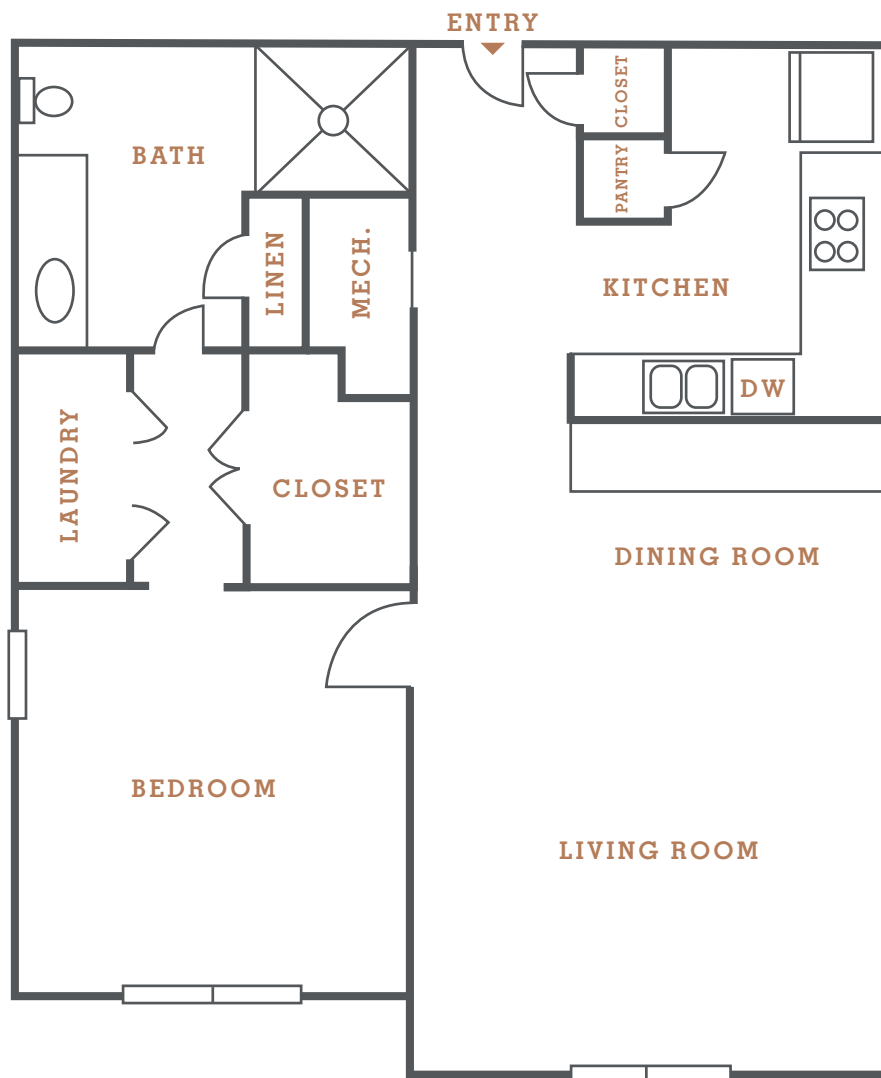

HILLSBORO
HAYES HOUSE
VILLAGE

OPRY 2 | 1 BED 1 BATH | 725 SQ FT

2101 PORTLAND AVE | NASHVILLE TN 37212 | 615.383.5453 | HAYESHOUSE.COM

Information is believed to be accurate, but is not warranted. Specifications, pricing and availability are subject to change without notice. See agent for details. Artist's rendering and floorplans are approximate only and are not meant to be exact depictions of the unit. Drawings are not to scale. Your selected floorplans may vary from this illustration due to design configured and architectural styling. Not all features are available in every apartment. All square footage are approximate.