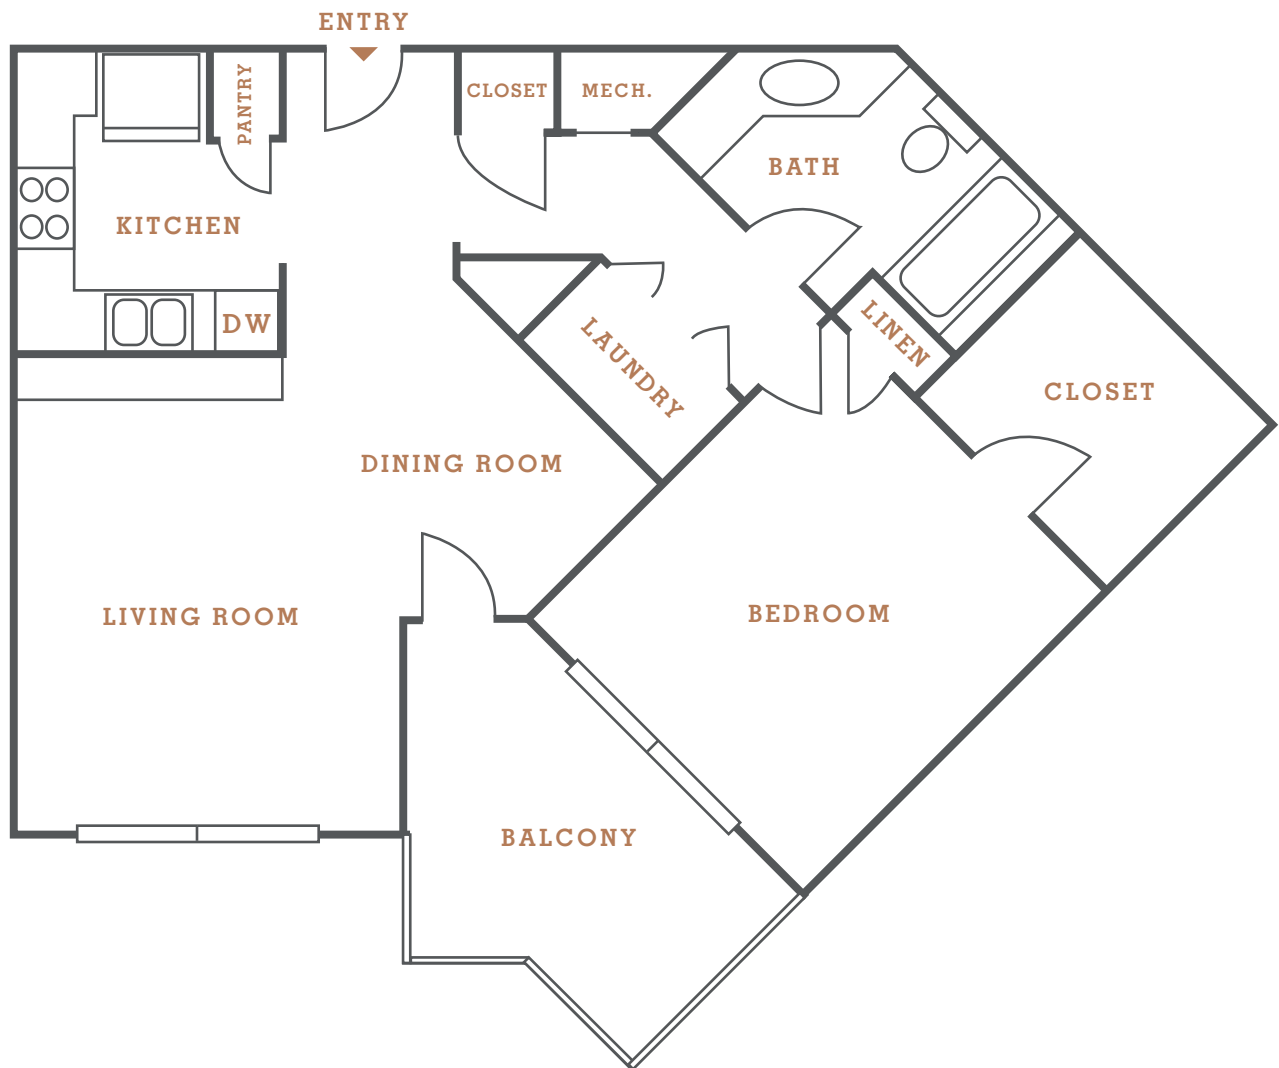

HILLSBORO  
HAYES HOUSE  
VILLAGE

OPRY 4 | 1 BED 1 BATH | 950 SQ FT

2101 PORTLAND AVE | NASHVILLE TN 37212 | 615.383.5453 | HAYESHOUSE.COM

Information is believed to be accurate, but is not warranted. Specifications, pricing and availability are subject to change without notice. See agent for details. Artist's rendering and floorplans are approximate only and are not meant to be exact depictions of the unit. Drawings are not to scale. Your selected floorplans may vary from this illustration due to design configured and architectural styling. Not all features are available in every apartment. All square footage are approximate.