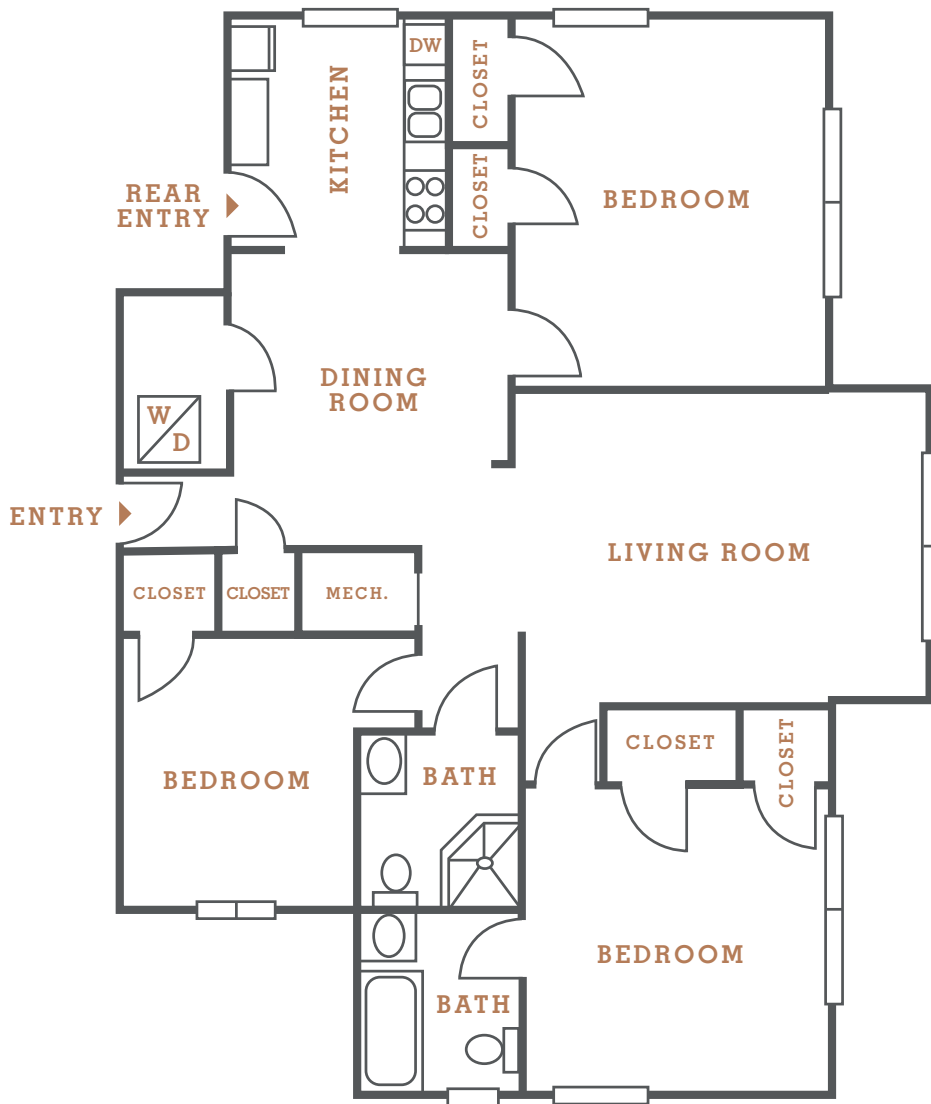

HILLSBORO
HAYES HOUSE
VILLAGE

PARTHENON 1 | 3 BED 2 BATH | 1320 SQ FT

2101 PORTLAND AVE | NASHVILLE TN 37212 | 615.383.5453 | HAYESHOUSE.COM

Information is believed to be accurate, but is not warranted. Specifications, pricing and availability are subject to change without notice. See agent for details. Artist's rendering and floorplans are approximate only and are not meant to be exact depictions of the unit. Drawings are not to scale. Your selected floorplans may vary from this illustration due to design configured and architectural styling. Not all features are available in every apartment. All square footage are approximate.