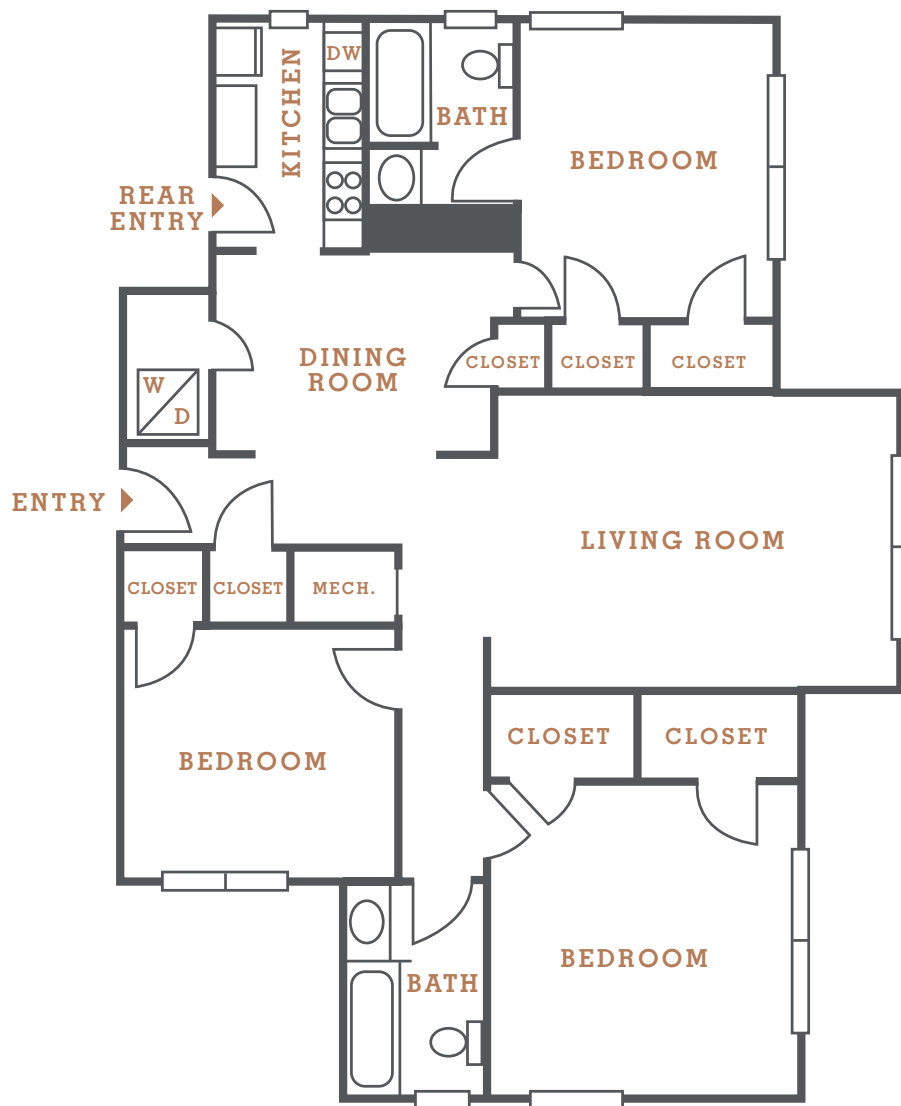

HILLSBORO  
HAYES HOUSE  
VILLAGE

PARTHENON 2 | 3 BED 2 BATH | 1320 SQ FT

2101 PORTLAND AVE | NASHVILLE TN 37212 | 615.383.5453 | HAYESHOUSE.COM

Information is believed to be accurate, but is not warranted. Specifications, pricing and availability are subject to change without notice. See agent for details. Artist's rendering and floorplans are approximate only and are not meant to be exact depictions of the unit. Drawings are not to scale. Your selected floorplans may vary from this illustration due to design configured and architectural styling. Not all features are available in every apartment. All square footage are approximate.