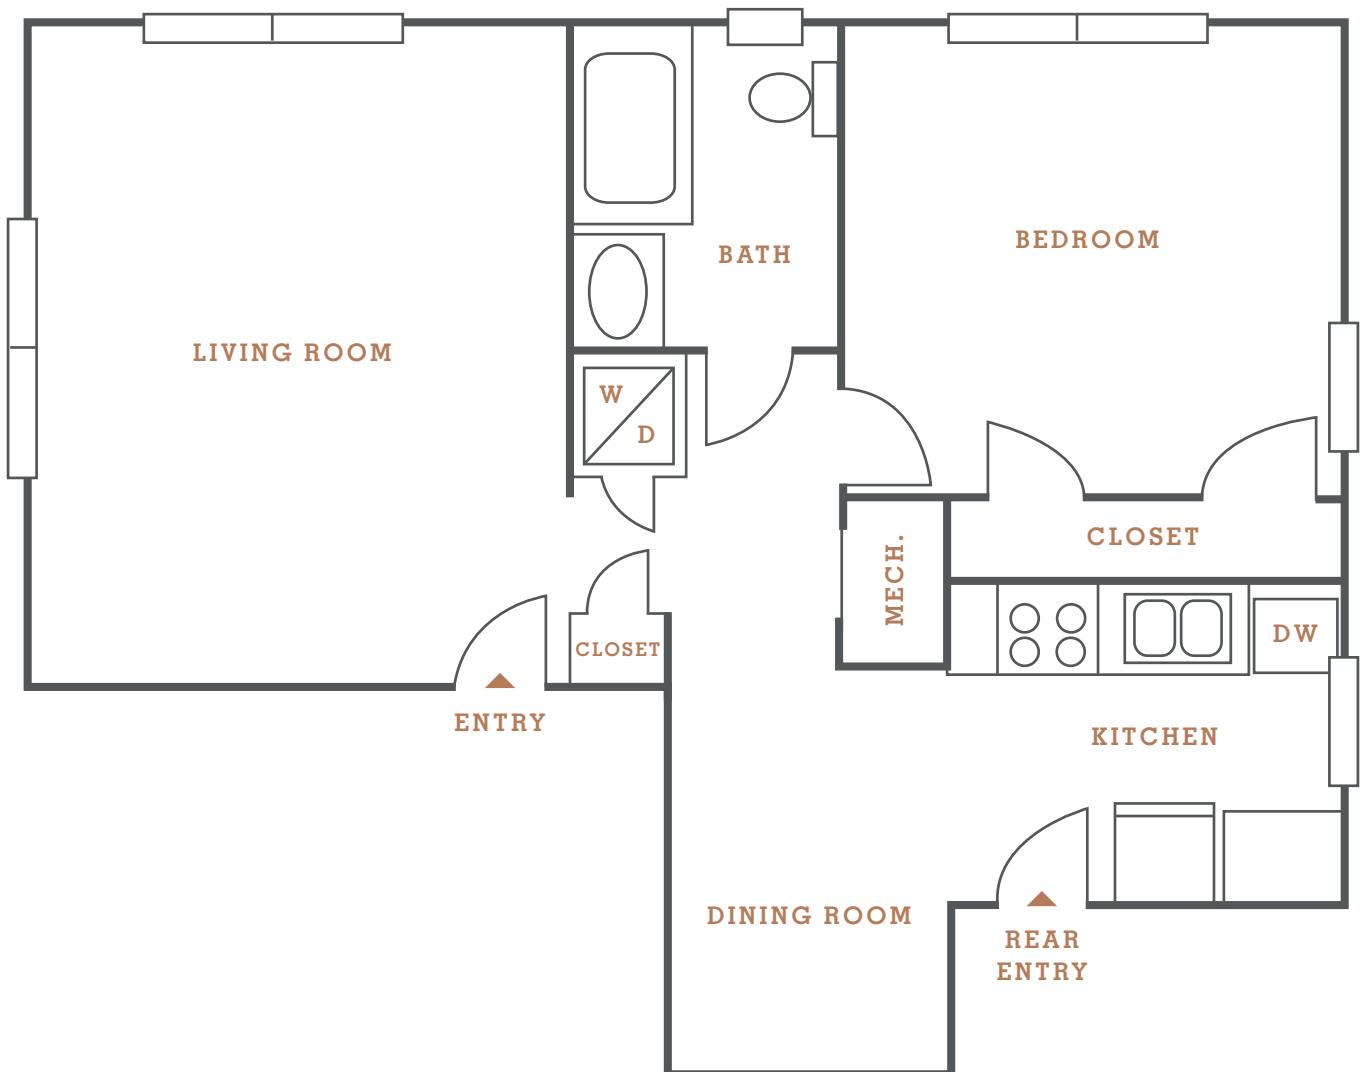

HILLSBORO  
HAYES HOUSE  
VILLAGE

RYMAN 1 | 1 BED 1 BATH | 710 SQ FT

2101 PORTLAND AVE | NASHVILLE TN 37212 | 615.383.5453 | HAYESHOUSE.COM

Information is believed to be accurate, but is not warranted. Specifications, pricing and availability are subject to change without notice. See agent for details. Artist's rendering and floorplans are approximate only and are not meant to be exact depictions of the unit. Drawings are not to scale. Your selected floorplans may vary from this illustration due to design configured and architectural styling. Not all features are available in every apartment. All square footage are approximate.