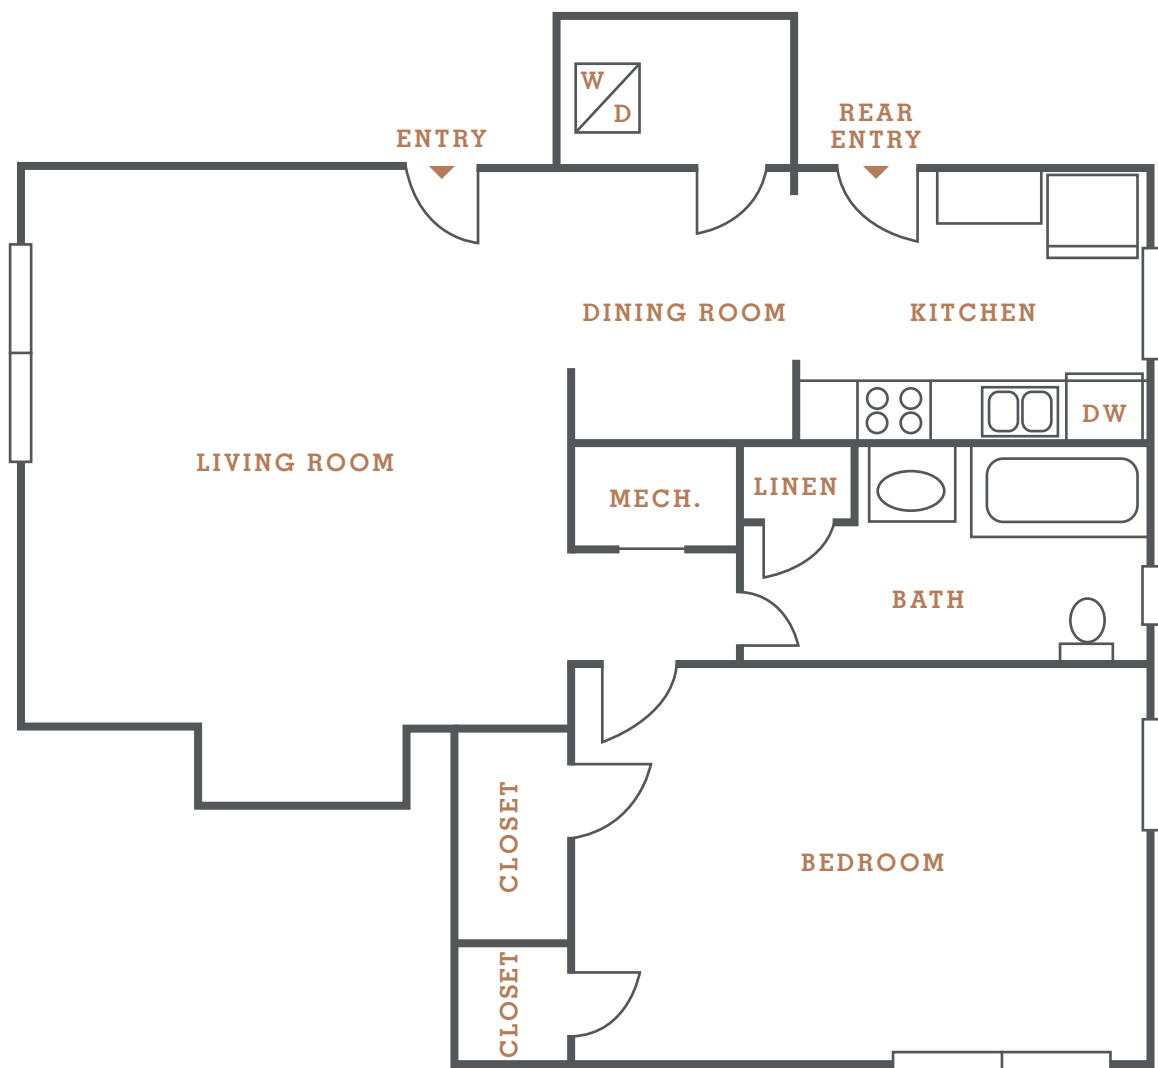

HILLSBORO
HAYES HOUSE
VILLAGE

RYMAN 4 | 1 BED 1 BATH | 870 SQ FT

2101 PORTLAND AVE | NASHVILLE TN 37212 | 615.383.5453 | HAYESHOUSE.COM

Information is believed to be accurate, but is not warranted. Specifications, pricing and availability are subject to change without notice. See agent for details. Artist's rendering and floorplans are approximate only and are not meant to be exact depictions of the unit. Drawings are not to scale. Your selected floorplans may vary from this illustration due to design configured and architectural styling. Not all features are available in every apartment. All square footage are approximate.