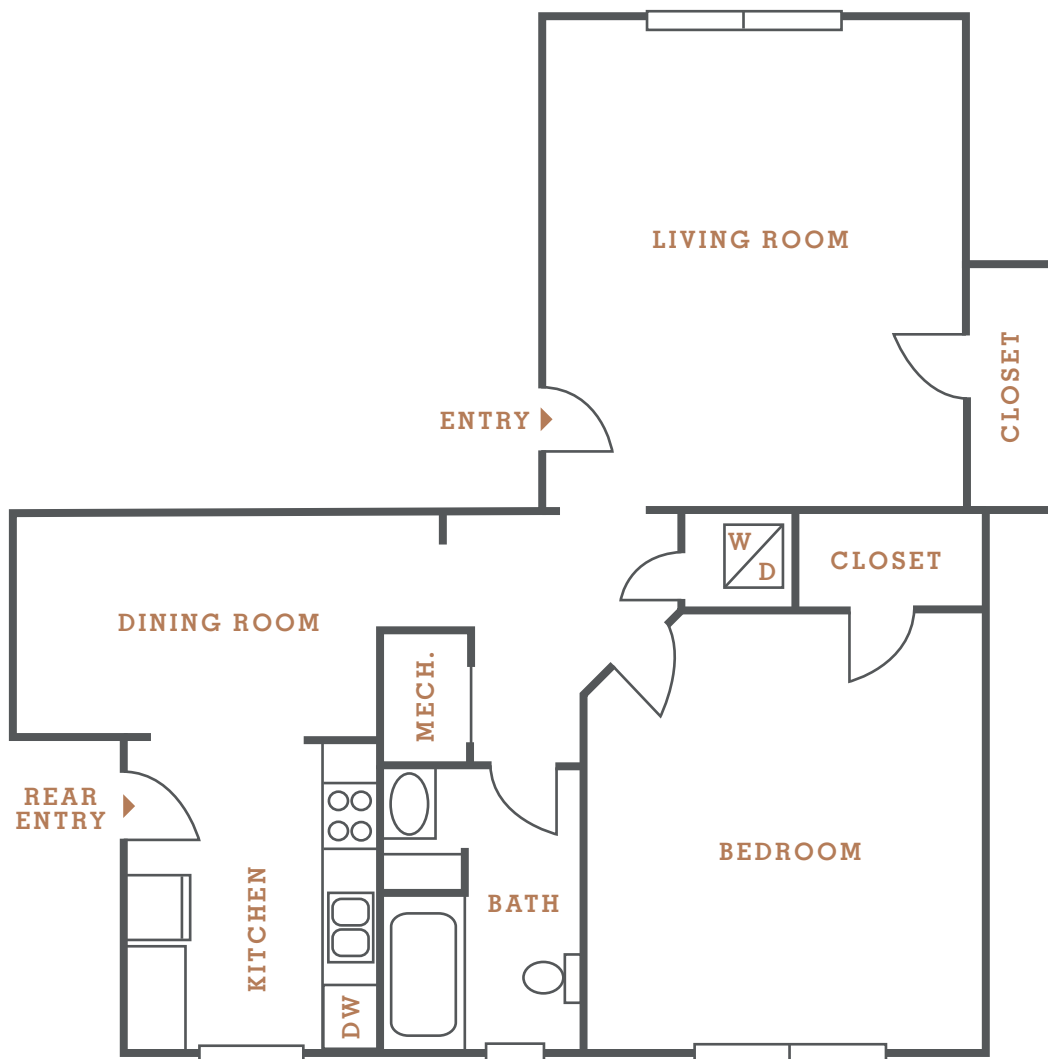

HILLSBORO
HAYES HOUSE
VILLAGE

RYMAN 6 | 1 BED 1 BATH | 810 SQ FT

2101 PORTLAND AVE | NASHVILLE TN 37212 | 615.383.5453 | HAYESHOUSE.COM

Information is believed to be accurate, but is not warranted. Specifications, pricing and availability are subject to change without notice. See agent for details. Artist's rendering and floorplans are approximate only and are not meant to be exact depictions of the unit. Drawings are not to scale. Your selected floorplans may vary from this illustration due to design configured and architectural styling. Not all features are available in every apartment. All square footage are approximate.