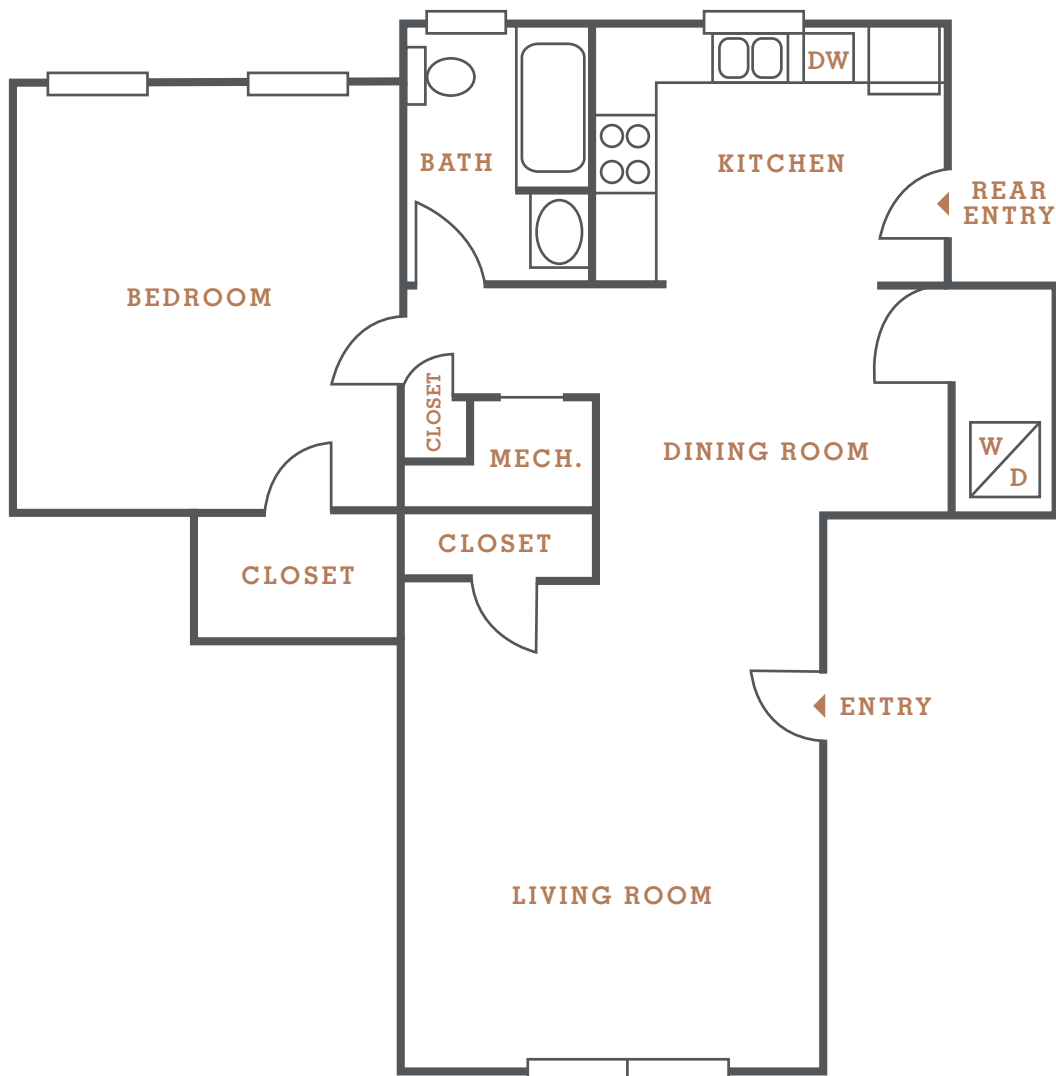

HILLSBORO
HAYES HOUSE
VILLAGE

RYMAN 7 | 1 BED 1 BATH | 780 SQ FT

2101 PORTLAND AVE | NASHVILLE TN 37212 | 615.383.5453 | HAYESHOUSE.COM

Information is believed to be accurate, but is not warranted. Specifications, pricing and availability are subject to change without notice. See agent for details. Artist's rendering and floorplans are approximate only and are not meant to be exact depictions of the unit. Drawings are not to scale. Your selected floorplans may vary from this illustration due to design configured and architectural styling. Not all features are available in every apartment. All square footage are approximate.