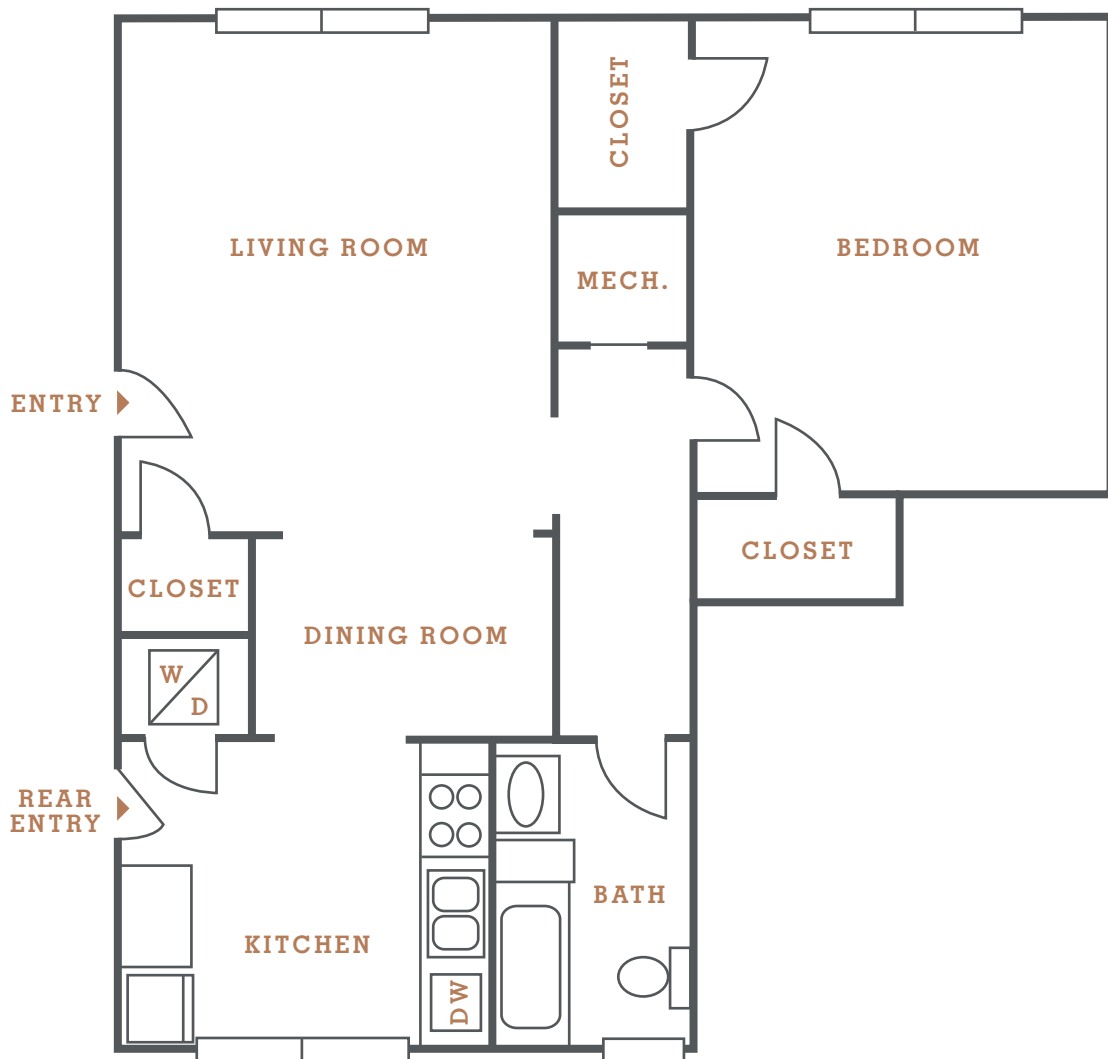

HILLSBORO
HAYES HOUSE
VILLAGE

RYMAN 8 | 1 BED 1 BATH | 810 SQ FT

2101 PORTLAND AVE | NASHVILLE TN 37212 | 615.383.5453 | HAYESHOUSE.COM

Information is believed to be accurate, but is not warranted. Specifications, pricing and availability are subject to change without notice. See agent for details. Artist's rendering and floorplans are approximate only and are not meant to be exact depictions of the unit. Drawings are not to scale. Your selected floorplans may vary from this illustration due to design configured and architectural styling. Not all features are available in every apartment. All square footage are approximate.