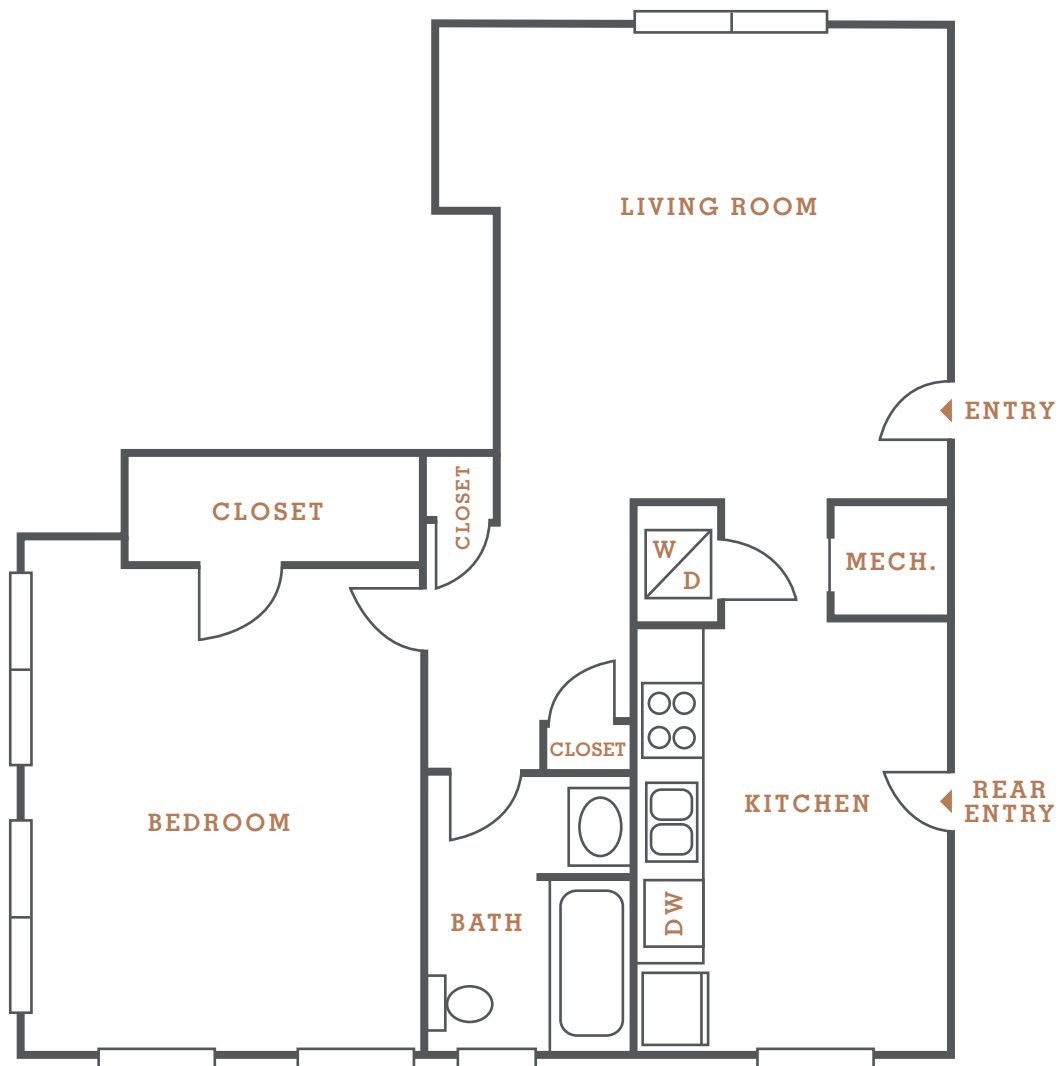

HILLSBORO
HAYES HOUSE
VILLAGE

RYMAN 9 | 1 BED 1 BATH | 800 SQ FT

2101 PORTLAND AVE | NASHVILLE TN 37212 | 615.383.5453 | HAYESHOUSE.COM

Information is believed to be accurate, but is not warranted. Specifications, pricing and availability are subject to change without notice. See agent for details. Artist's rendering and floorplans are approximate only and are not meant to be exact depictions of the unit. Drawings are not to scale. Your selected floorplans may vary from this illustration due to design configured and architectural styling. Not all features are available in every apartment. All square footage are approximate.